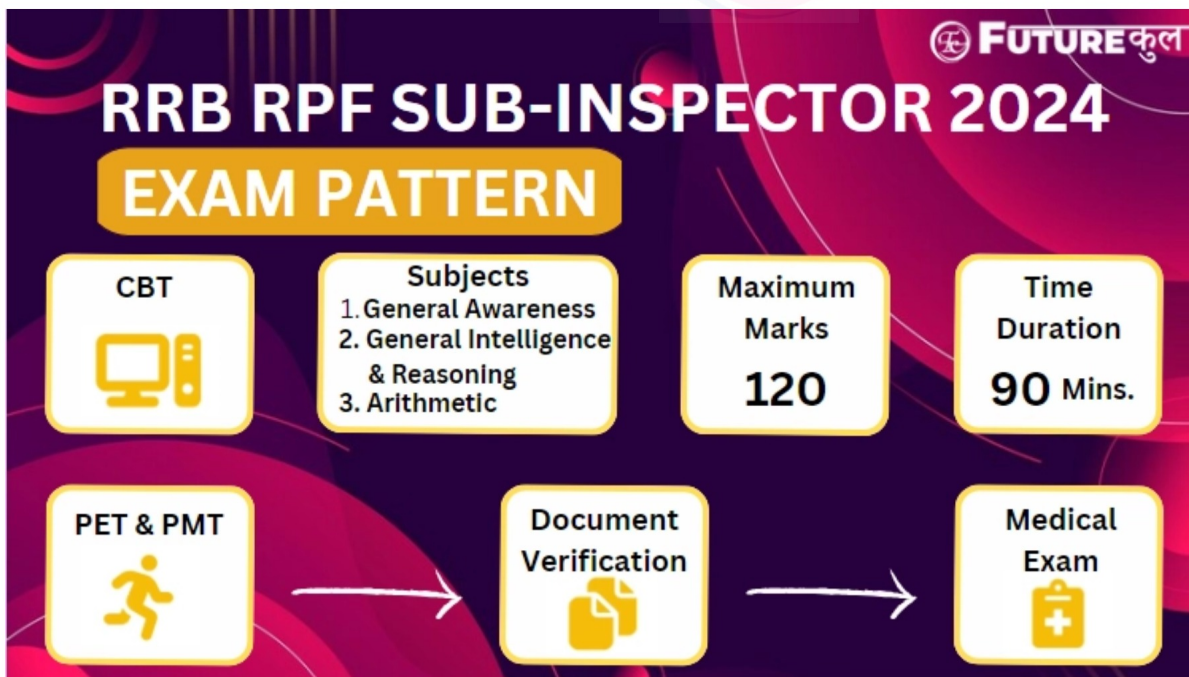

RRB RPF SI Admit Card 2024 - Get Your Entry Pass.

- Make sure to bring all required documents to the examination centre. This typically includes your admit card, a valid photo ID, and any other documents specified in the exam instructions.
- Plan to arrive at the examination venue at least 30 minutes before the scheduled start time. This will give you ample time to complete any necessary check-in procedures
- Be aware that requests to change your examination centre will not be accommodated under any circumstances.
- You must sit only in the seat assigned to you. Seating assignments are carefully planned to maintain order and prevent any form of cheating or confusion during the exam.
- Be aware that engaging in any form of malpractice, such as cheating or using unauthorized materials, will result in your immediate disqualification from the exam.
- Do not bring any electronic devices, such as mobile phones, smartwatches, or calculators, into the exam hall.
- Lastly, note that the exam hall is under CCTV surveillance.

RRB RPF SI Exam Pattern

Are you getting ready for the RRB RPF SI Exam in 2024? It's vital to know what's coming your way. Understanding the exam pattern is key to doing well. Our guide to the RRB RPF SI Exam Pattern 2024 will get you ready and help you through the exam.

[Source: Futurekul]

The CBT exam will feature multiple-choice questions spanning 3 subjects detailed below. Moreover, each question will have objective answers, meaning there will be distinct correct and incorrect choices.