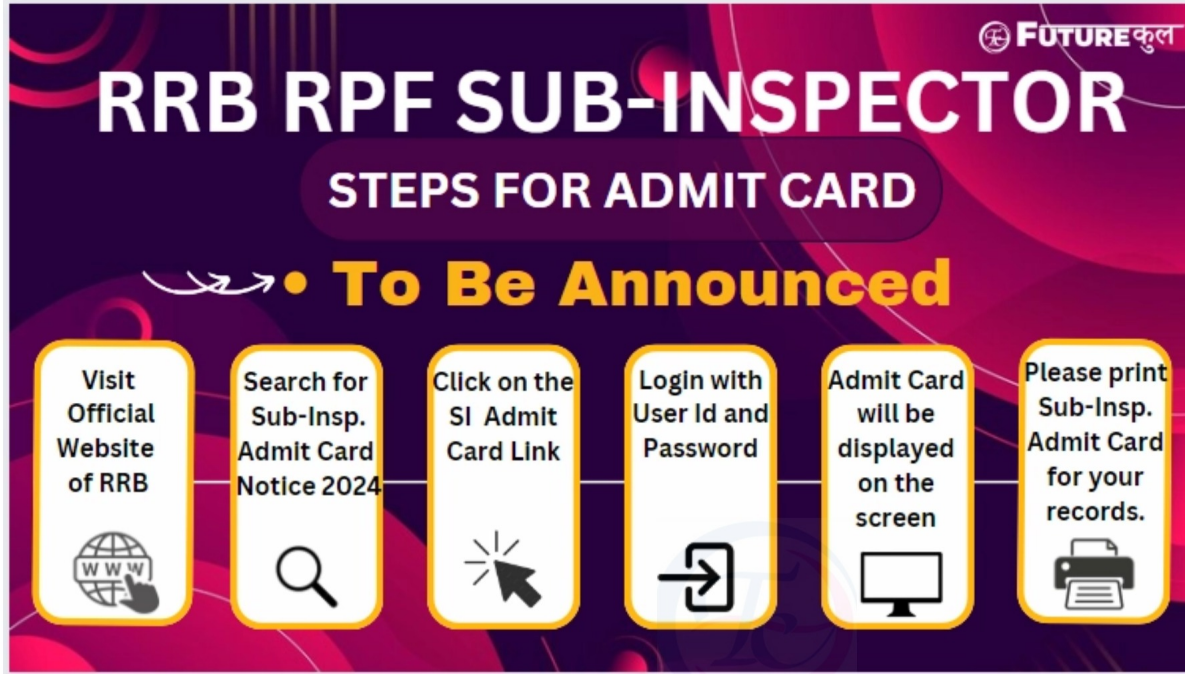

RRB RPF SI Admit Card 2024 - Get Your Entry Pass.

[Source: Futurekul]

1. Visit the official

[RRB website](#)

1. Navigate to the "RRB RPF SI" section.
2. Click on the "Common Recruitment Process for RRB RPF SI" option.
3. Choose "Download CBT Call Letter for RRB RPF SI" on the subsequent page.
4. Enter your Registration Number or Roll Number, along with your Password or Date of Birth.
5. Access your RRB RPF SI Admit Card 2024.
6. Your RPF SI Admit Card 2024 will be visible on the screen; ensure to download and print it for future reference.

Information Provided on the RRB RPF SI Admit Card 2024

Checking your RRB RPF SI Admit Card 2024 thoroughly is really important. This card holds key information about the exam and you as the candidate. It's like your entry ticket, packed with crucial details. Ensuring everything is accurate is a must to steer clear of any hiccups on exam day.

The RRB RPF SI Admit Card will contain the following information.